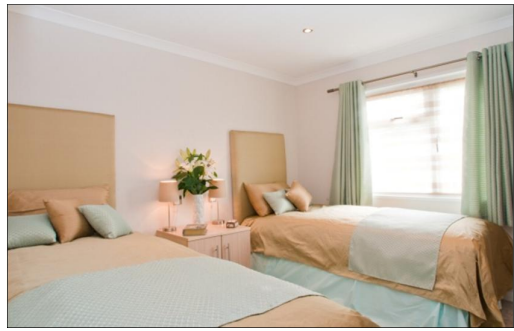

Your complimentary use period has ended. Thank you for using PDF Complete.

[Click Here to upgrade to Unlimited Pages and Expanded Features](#)

CALL 0800 680 0966 TO BOOK TODAY!

www.thethatches.co.uk

**The Thatches Holiday Village
Modbury, Devon PL21 0SB**