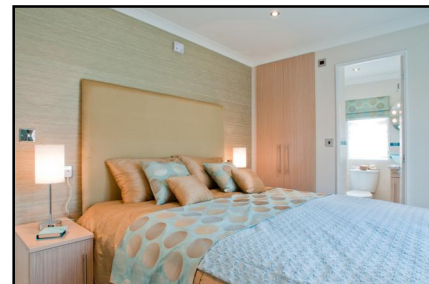

To make an appointment to visit The Thatches or to discuss your requirements further, please [call Chris on 01548 830346](tel:01548830346)